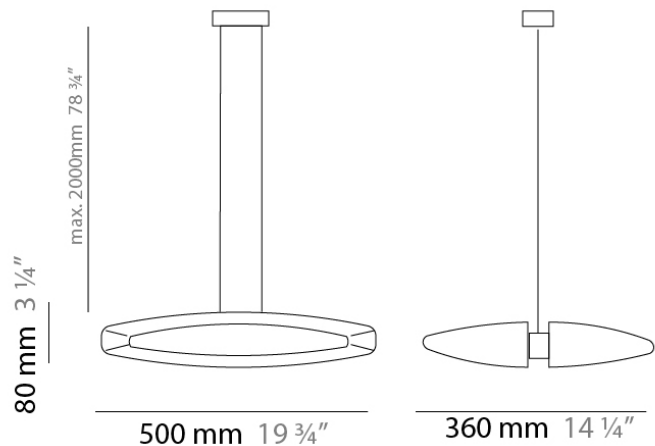

PROJECT	
TYPE	
NOTES	
QUANTITY	
DATE	

PLANET SUSPENSION

D81035

GENERAL

Series: Planet
Brand: Panzeri
Division: Design
Mounting Type: Suspension
Mounting Location: Ceiling
Subcategory: Pendant

PHYSICAL

Shape: Oval
Length (mm): 500
Length (in): 19 3/4
Width (mm): 360
Width (in): 14 1/4
Height (mm): 80
Height (in): 3 1/4
Max. Overall Height (mm): 2080
Max. Overall Height (in): 81 7/8
Light Distribution: Direct
Weight (kg): 4.5
Weight (lbs): 9.92
Diffuser: Matte White Curved Pyrex Glass
Fixture Finish: Metallic Gray
Fixture Material: Metal

ELECTRICAL

Number of Lamps: 2
Lamp Type: LED Retrofit
Bulb Included: Bulb Not Included
Total Output Wattage (W): 72
Max. Wattage Per Lamp (W): 36
Lamp Base: RSC
Dimming: Non-Dimmable
Driver Type: Ballast - Universal
Input Voltage (V): 120 - 277

LED

OPTICAL

RATINGS AND CERTIFICATIONS

Certified By: CSA Certified to UL and CSA Standards
IP rating: IP40